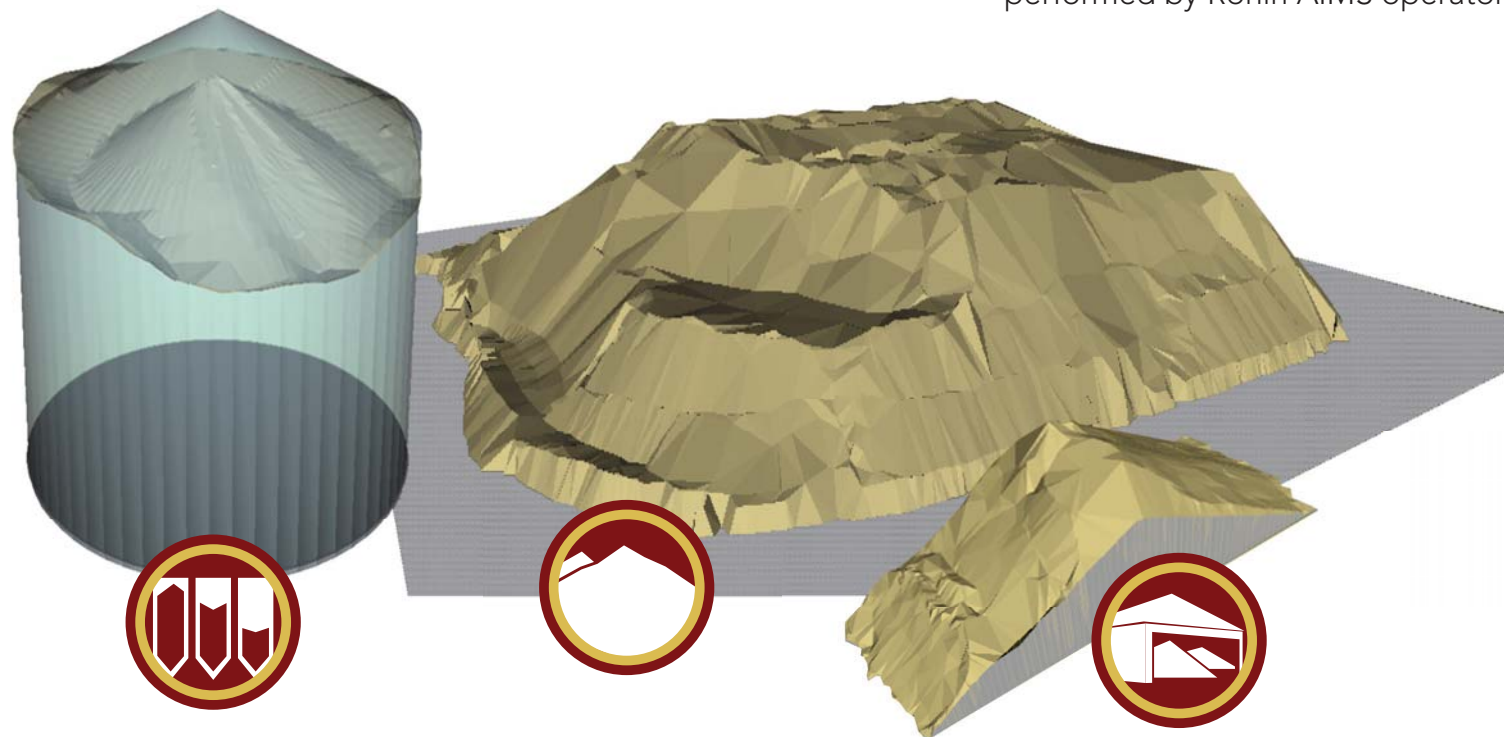

## BINS, BUNKERS & STOCKPILES

Below are examples of actual bin, bunker and stockpile AIMS moment in time audits. All of the 3D surface scans presented here were performed by Ronin AIMS operators.

**AIMS** is the ideal solution for bulk quantity surveying and the moment in time audit of bulk commodities stored within silo bins, on stock piles and in bunkers or warehouses.