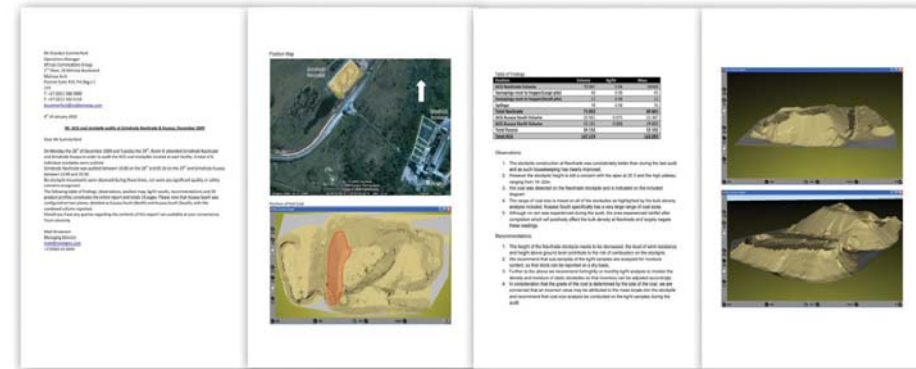

## BINS, BUNKERS & STOCKPILES

Below are examples of actual bin, bunker and stockpile AIMS moment in time audits. All of the 3D surface scans presented here were performed by Ronin AIMS operators.

**AIMS** is the ideal solution for bulk quantity surveying and the moment in time audit of bulk commodities stored within silo bins, on stock piles and in bunkers or warehouses.