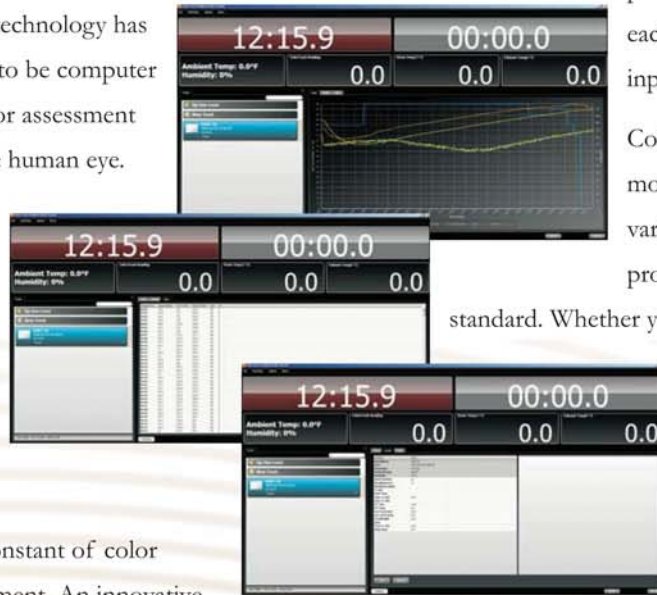

Get The Data

"Transform data into information, and information into insight"
Carly Fiorina - Former CEO Hewlett Packard

Fresh Roast Systems, Inc. proudly introduces coffee *insight*. The ColorTrack R/T Data Logger and Laser System represents the most significant advance in coffee roasting technology since computer profiling. Roastmasters monitor their roasts through elements of time, temperature and color. While technology has allowed time and temperature to be computer monitored and controlled, color assessment is still totally dependent on the human eye. With the ever changing characteristics of crops, environment and subtle changes in roast development, inconsistency and loss have been unavoidable, until now.

ColorTrack lets you add the constant of color development or roast development. An innovative new technology, a patented laser system combined with start of the art logging software designed specifically for roasting, offers unparalleled precision and detailed data, before, during and after your roast. The end result is a tool that enables you to reach an unmatched level of quality and consistency and one that offers a new level of insight into developing your coffees. ColorTrack R/T uses the patented laser system to analyze color

development throughout the roasting process in real time. While also recording all of the standard elements such as time and temperature. With ColorTrack you can now correlate actual color development as it relates to your roast profiles right down to the second of each and every roast with NO manual input or labor either. It's all automatic. ColorTrack closes the gap on even the most subtle differences in roasting variables making your finished product the best match to your standard. Whether you're roasting in Tokyo or Topeka,